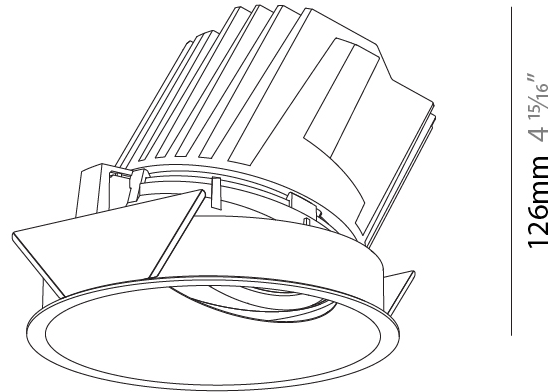

### PHYSICAL

Shape: Round  
 Diameter (mm): 139  
 Diameter (in): 5 1/2  
 Height (mm): 126  
 Height (in): 4 15/16  
 Ceiling Thickness (mm): 10 / 12.5 / 15  
 Ceiling Thickness (in): 3/8 or 1/2 or 9/16  
 Min. Recessing Depth (mm): 140  
 Min. Recessing Depth (in): 5 1/2  
 Light Distribution: Adjustable / Asymmetric  
 Weight (kg): 0.811  
 Weight (lbs): 1.79  
 Fixture Finish: SSR / BKV / CWI / CRY / HAB / UFT / ITA / RUA / FTG / MYG / LOD / PUS / FRO / FUP / KIA / POP / BLS / SPG / MEY / GOH / GUM / CHC / COM / ABZ / JAG / OBR / MOS / ROR  
 Fixture Material: Aluminum Die Cast  
 Cut-out Measurements: 130mm / 5 1/8"

### RATINGS AND CERTIFICATIONS

Certified By: Certified for North American Standards  
 IP rating: IP20

126mm 4 15/16"

Ø 125mm 4 15/16"  
 Ø 139mm 5 1/2"

130mm 5 1/8"    140mm 5 1/2"    10 | 15mm 3/8" 5/16"    30°    ↑